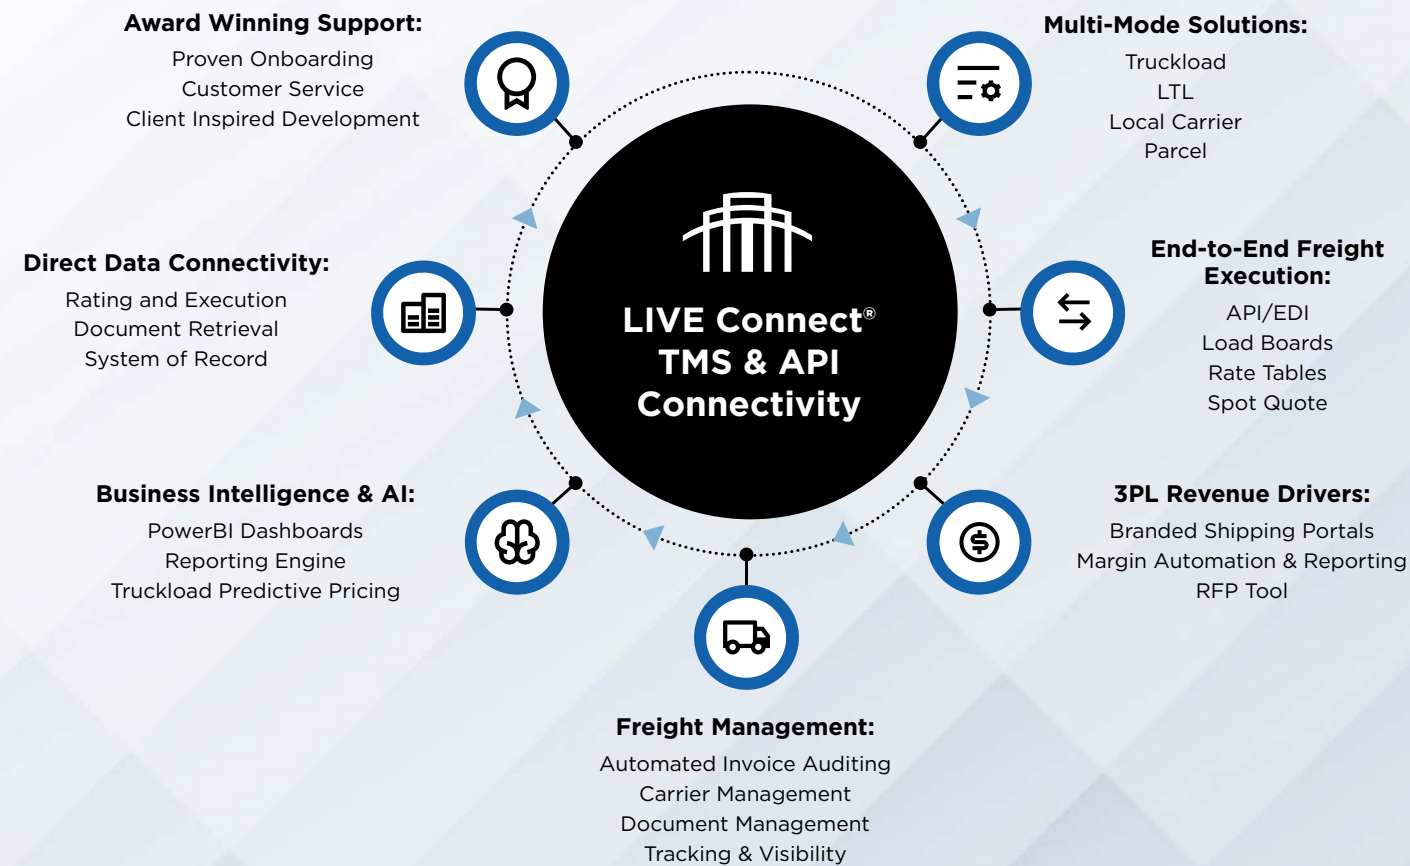

LIVE CONNECT[®]
Freight Execution Software for Shippers and 3PLs

TRUCKLOAD | LTL | LOCAL CARRIER | PARCEL

About Banyan Technology

Banyan Technology is the leading provider of over-the-road (OTR) shipping software delivering enterprise-level, end-to-end freight execution solutions through our patented LIVE Connect® platform.

Seamless Freight Execution

Clients experience seamless freight execution that creates time and direct dollar savings across the freight life cycle.

LIVE CONNECT

Make Better Freight Buying Decisions

LIVE Connect is your primary transportation management system (TMS) or direct data connectivity platform (API) that supports your existing systems. A comprehensive suite of AI and BI tools help automate manual shipping processes and identify cost-saving opportunities through multi-mode rate and Carrier comparisons.

Features & Functionality

Rating and Execution	Freight Management	Business Intelligence
<ul style="list-style-type: none"> API Rating, Dispatching & Tracking Load Board Integrations Matrix Rating Multi-Leg & Multi-Stop Rating Multi-Mode Single Screen Rating Predictive Truckload Pricing Spot Quote Tool 	<ul style="list-style-type: none"> Branded Customer Portals Carrier & Rate Management Document Management Freight Bill Management Push Tracking Supplier Shipping Portals Tracking & Visibility 	<ul style="list-style-type: none"> Carbon Impact Tracking & Reporting Carrier Cost Dashboard Carrier Performance Dashboard Lane Intelligence Tool Load Analysis Tool Location Performance Dashboard Reporting Engine

System Integrations

Integrate Banyan's LIVE Connect software with your ERP, TMS and WMS solution to deliver expanded Carrier connectivity, end-to-end freight execution, real-time tracking and reporting, and a unified system of record.